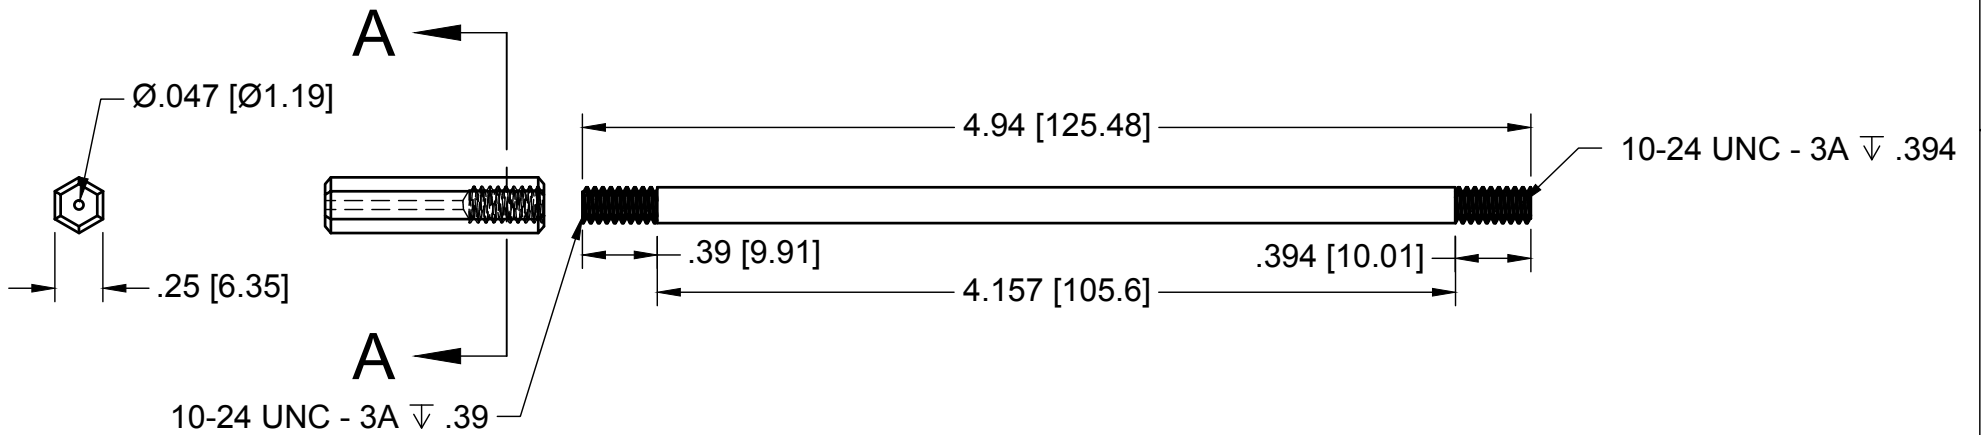

SECTION A-A
SCALE 1:1

 $\varnothing .1505 \nabla .39$
 10-24 UNC - 2B

PROJECT			
MystBuster™			
TITLE			
Sprayer Tube and Nozzle			
SIZE	DRAWN	DWG NO	REV
A	Andrew Nash	4/18/24	
SCALE 1:1	WEIGHT	SHEET 1/1	©Eclectic Builds